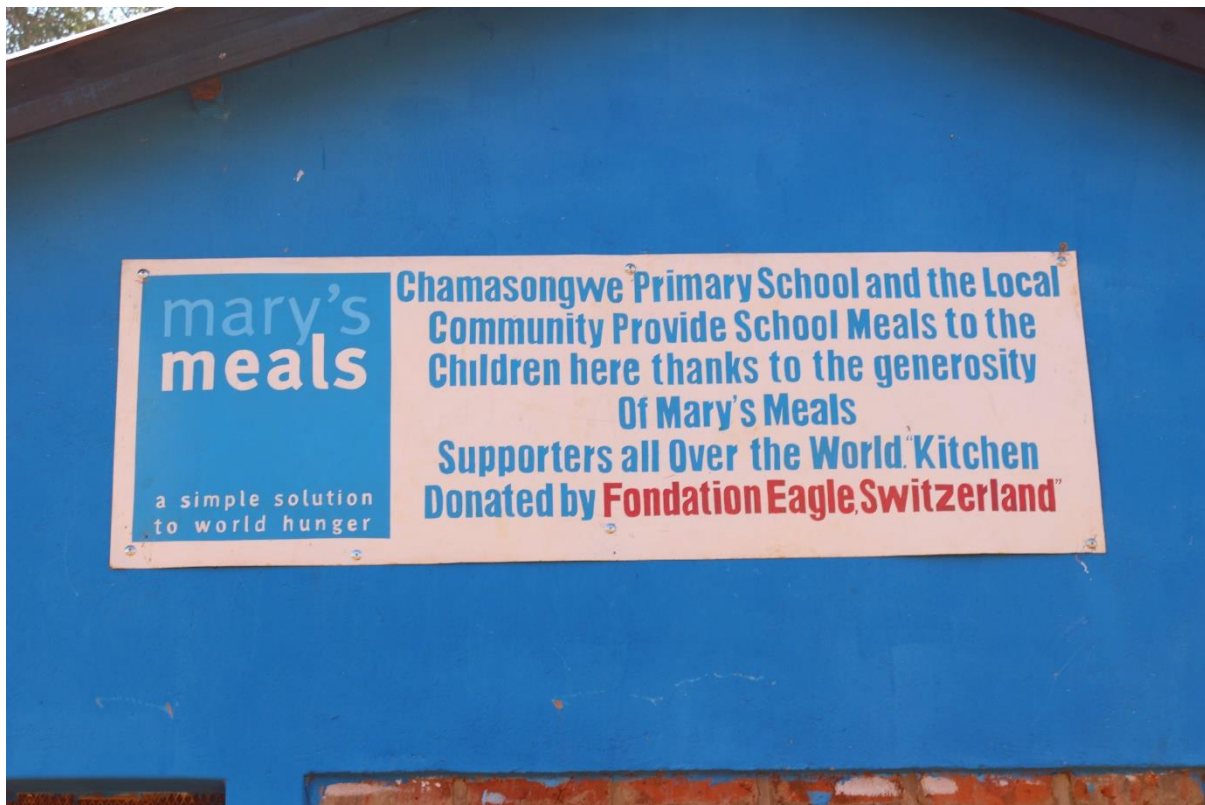

Chamasongwe Primary School